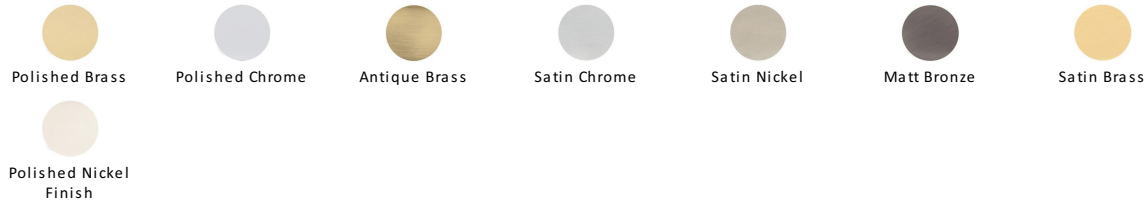

Bellagio Door Handle on Round Rose

V2015-PC

Heritage Brass Door Handle Lever on Rose Bellagio Design Polished Chrome Finish

Material: Solid Brass	Finish: Polished Chrome	Warranty: 10 Year Mechanism

Available Finishes

Product Dimensions (All dimensions are in millimeters unless otherwise indicated)

Backplate Projection	11	Lever Length	132	Projection	70	Maximum Diameter	53

About the Finish

Polished Chrome

A bold, contemporary finish; low maintenance and easy to clean. The mirror effect reflects light and colour and will complement any colour scheme

Useful Information

- Lever Handle for internal doors where locking is not required
- If you are replacing an existing Lever Handle, this Handle will work with a Standard UK Tubular Latch
- For new doors you will also need to purchase a Tubular Latch in a size to suit your door
- For a 2 1/2" Tubular Latch purchase a YKTL2N-PC&PN or for a 3" Tubular Latch a YKTL3N-PC&PN
- Where Privacy is required please use a separate Thumb Turn and Release (eg. reference V4035-PC) with a Bathroom Lock (Reference YKBL2N-PC&PN, or YKBL3N-PC&PN)

Box Contains

- 1 pair of Door Handles
- 1 x spindle
- All fixing screws and fasteners

With this product you will also need

Tubular Latches YKTL3N-PC&PN	Bathroom Locks YKBL2N-PC&PN	Bathroom Locks YKBL3N-PC&PN