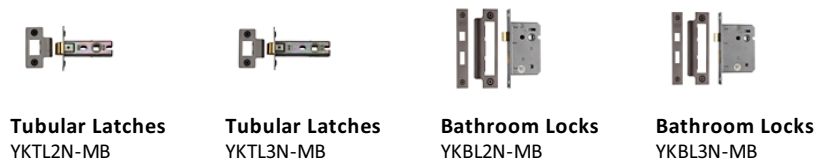

With this product you will also need

Tubular Latches
YKTL2N-MB

Tubular Latches
YKTL3N-MB

Bathroom Locks
YKBL2N-MB

Bathroom Locks
YKBL3N-MB

+44 (0)1384 247805

www.doorhardware.co.uk

info@doorhardware.co.uk