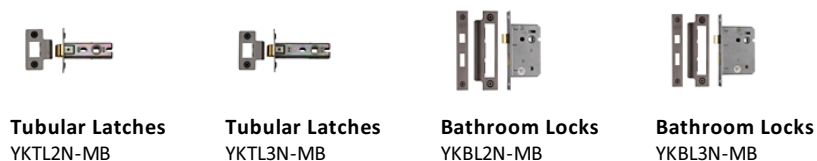

With this product you will also need

Tubular Latches
YKTL2N-MB

Tubular Latches
YKTL3N-MB

Bathroom Locks
YKBL2N-MB

Bathroom Locks
YKBL3N-MB