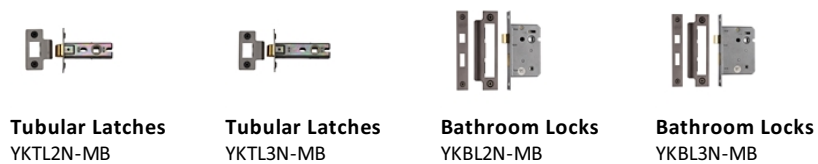

With this product you will also need

Tubular Latches
YKTL2N-MB

Tubular Latches
YKTL3N-MB

Bathroom Locks
YKBL2N-MB

Bathroom Locks
YKBL3N-MB