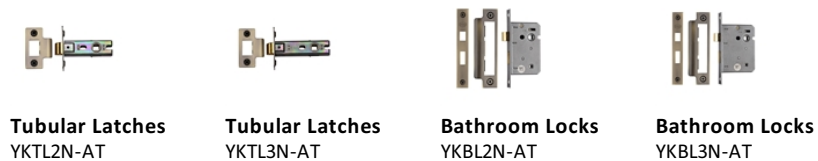

With this product you will also need

Tubular Latches
YKTL2N-AT

Tubular Latches
YKTL3N-AT

Bathroom Locks
YKBL2N-AT

Bathroom Locks
YKBL3N-AT