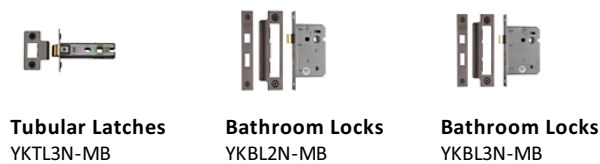

With this product you will also need

Tubular Latches
YKTL3N-MB

Bathroom Locks
YKBL2N-MB

Bathroom Locks
YKBL3N-MB