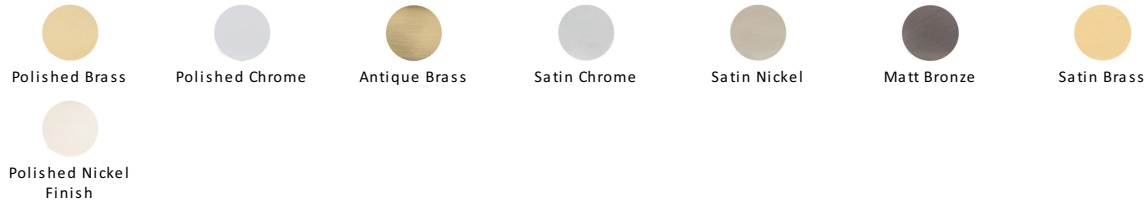

Deco

V1334 457-SB

Heritage Brass Door Pull Handle Deco Design 457mm Satin Brass Finish

Material:
Solid Brass

Finish:
Satin Brass

Available Finishes

Available Sizes

Product Dimensions (All dimensions are in millimeters unless otherwise indicated)

Length	457	CTC	432	Width	31	Projection	50
Base	23						

About the Finish

Satin Brass

A modern alternative to the traditional polished brass, this attractive brushed texture beautifully mellows and adds warmth to both a traditional and a soft contemporary décor.