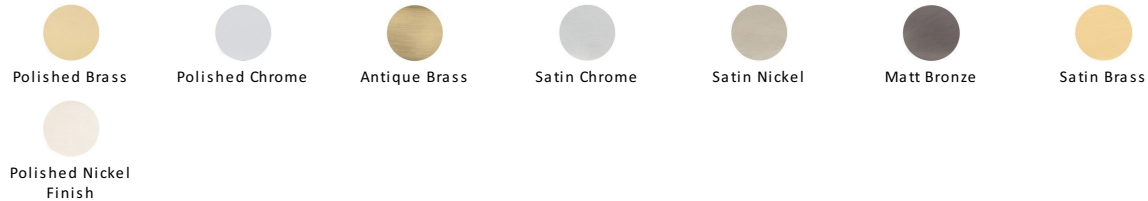

## Cylindrical Wall Mounted Door Stop with Rose

V1192 76-PNF

Heritage Brass Projection Door Stop 3" Polished Nickel finish

**Material:**  
Solid Brass**Finish:**  
Polished Nickel Finish

### Available Finishes

### Available Sizes

#### Polished Nickel Finish

With its subtle golden hue this is a mellow alternative to polished chrome. The finish is not coated and will oxidise naturally. If not regularly buffed with a soft cloth this finish will subtly change over time by taking on an aged patina.