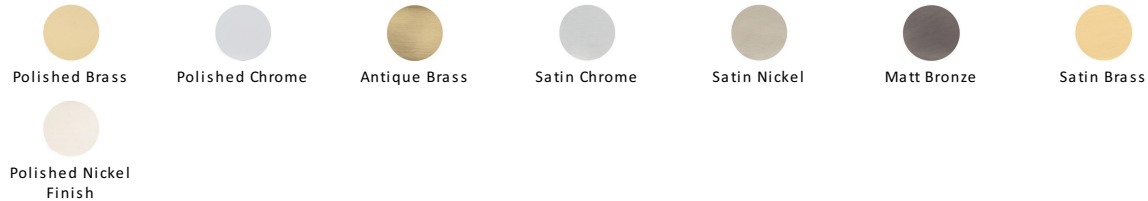

Wall Projection Door Stop

V1192 76-PNF

Heritage Brass Projection Door Stop 3" Polished Nickel finish

Material:
Solid Brass**Finish:**
Polished Nickel Finish

Available Finishes

Available Sizes

Product Dimensions (All dimensions are in millimeters unless otherwise indicated)

Projection (including 87 buffer)

About the Finish

Polished Nickel Finish

With its subtle golden hue this is a mellow alternative to polished chrome. The finish is not coated and will oxidise naturally. If not regularly buffed with a soft cloth this finish will subtly change over time by taking on an aged patina.