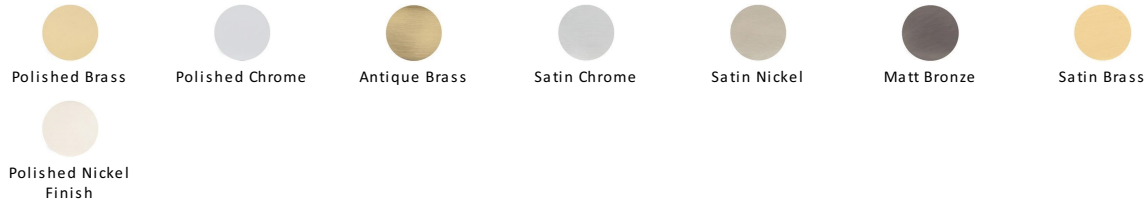

## Wall Projection Door Stop

V1192 64-PB

Heritage Brass Projection Door Stop 2 1/2" Polished Brass finish

**Material:**  
Solid Brass**Finish:**  
Polished Brass

### Available Finishes

### Available Sizes