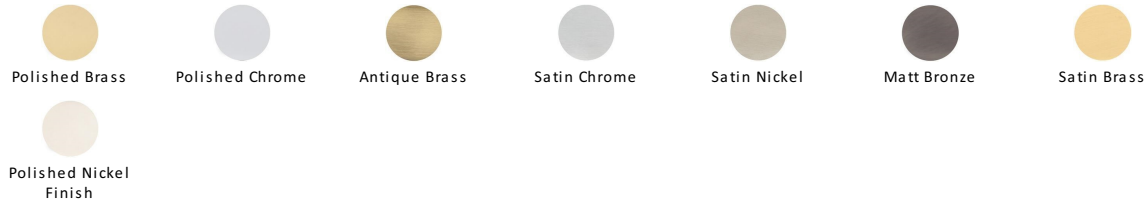

Cylindrical Wall Mounted Door Stop with Rose

V1192 64-MB

Heritage Brass Projection Door Stop 2 1/2" Matt Bronze finish

Material:
Solid Brass**Finish:**
Matt Bronze

Available Finishes

Available Sizes

Product Dimensions (All dimensions are in millimeters unless otherwise indicated)

Projection (including 76 buffer)

About the Finish

Matt Bronze

An aged finish on brass creating a vintage appearance, yet one that also looks outstanding in contemporary schemes. Over a period of time the bronze colour will lighten along any edges and surfaces that are frequently touched and create a naturally aged appearance highlighting frequently touched areas and exposing the brass below.