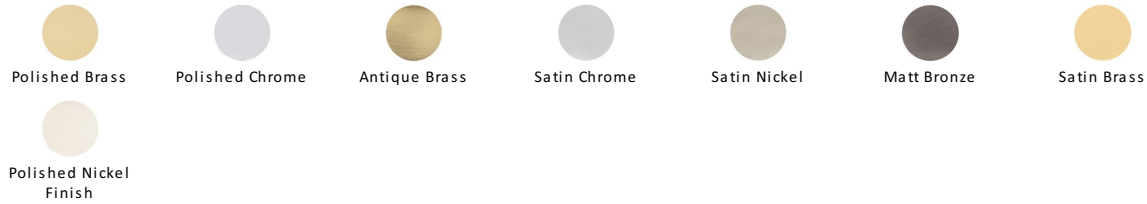

## Wall Mounted Door Stop

V1190-AT

Heritage Brass Wall Mounted Door Stop 2 1/2" Antique finish

**Material:**  
Solid Brass

**Finish:**  
Antique Brass

### Available Finishes

### Available Sizes