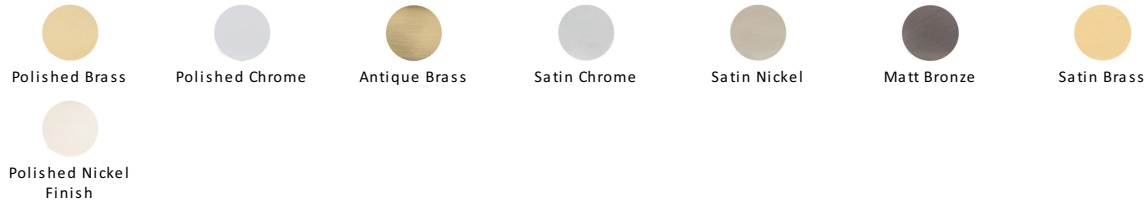

Square Floor Mounted Door Stop - V1089

V1089-SB

Heritage Brass Door Stop Square Floor Mounted Design Satin Brass Finish

Material:
Solid Brass

Finish:
Satin Brass

Available Finishes

Product Dimensions (All dimensions are in millimeters unless otherwise indicated)

Backplate 30 x 30 **Projection (including buffer)** 35

About the Finish

Satin Brass

A modern alternative to the traditional polished brass, this attractive brushed texture beautifully mellows and adds warmth to both a traditional and a soft contemporary décor.