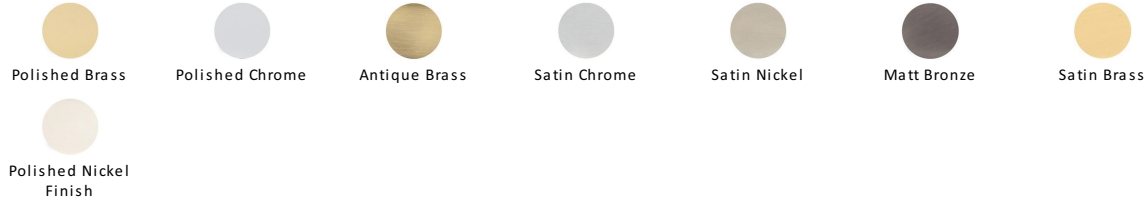

Square Floor Mounted Door Stop - V1089

V1089-AT

Heritage Brass Door Stop Square Floor Mounted Design Antique Finish

Material:
Solid Brass

Finish:
Antique Brass

Available Finishes

Product Dimensions (All dimensions are in millimeters unless otherwise indicated)

Backplate 30 x 30 **Projection (including 35 buffer)**

About the Finish

Antique Brass

With russet hues and a brass undertone, this variation on brass retains a warm and mellow character but adds age and maturity by highlighting the variance of shades making each piece both alluring and unique.