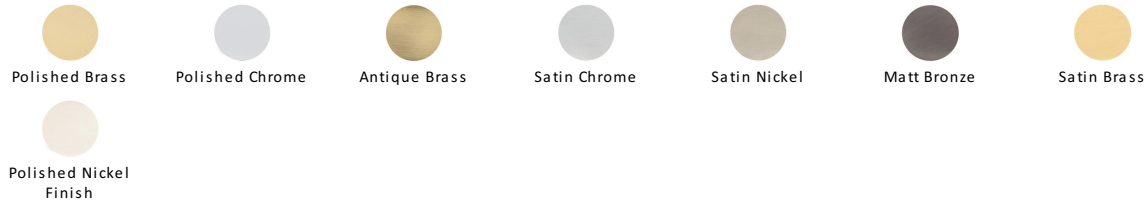

## Square Wall Mounted Door Stop

V1084-SB

Heritage Brass Door Stop Square Wall Mounted Design Satin Brass Finish

**Material:**  
Solid Brass**Finish:**  
Satin Brass

### Available Finishes

### About the Finish

#### Satin Brass

A modern alternative to the traditional polished brass, this attractive brushed texture beautifully mellows and adds warmth to both a traditional and a soft contemporary décor.