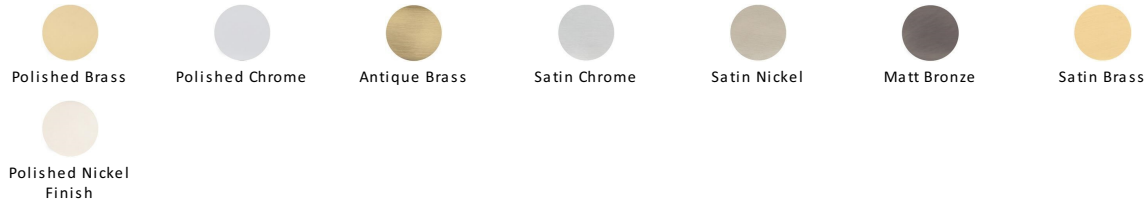

Square Wall Mounted Door Stop

V1084-SB

Heritage Brass Door Stop Square Wall Mounted Design Satin Brass Finish

Material:
Solid Brass**Finish:**
Satin Brass

Available Finishes

Product Dimensions (All dimensions are in millimeters unless otherwise indicated)

Backplate	65 x 16	Projection (including buffer)	76
------------------	---------	--------------------------------------	----

About the Finish

Satin Brass

A modern alternative to the traditional polished brass, this attractive brushed texture beautifully mellows and adds warmth to both a traditional and a soft contemporary décor.