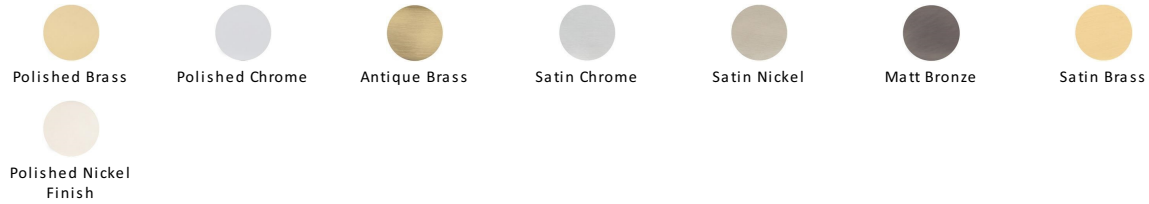

Cylindrical Door Stop Without Rose

V1081 76-SN

Heritage Brass Cylindrical Door Stop Without Rose 76mm Satin Nickel Finish

Material:
Solid Brass**Finish:**
Satin Nickel

Available Finishes

Available Sizes

Product Dimensions (All dimensions are in millimeters unless otherwise indicated)

Projection (including 87 buffer)

About the Finish

Satin Nickel

With its honeyed grey tone created by brushed nickel plating on brass, this finish closely matches Stainless Steel but offers a warm and subtle alternative which is popular in traditional and modern décors.