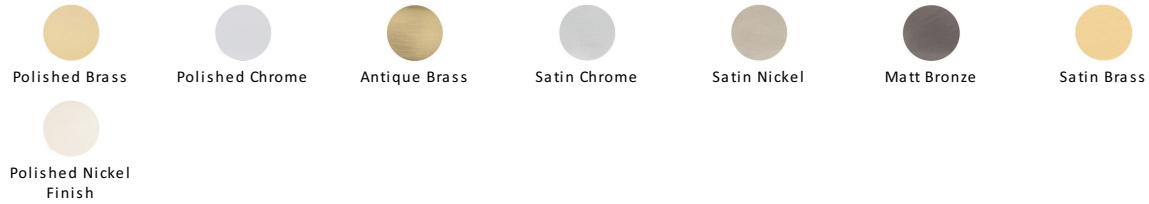

Cylindrical Door Stop Without Rose

V1081 76-SB

Heritage Brass Cylindrical Door Stop Without Rose 76mm Satin Brass Finish

Material:
Solid Brass

Finish:
Satin Brass

Available Finishes

Available Sizes

64

76

Product Dimensions (All dimensions are in millimeters unless otherwise indicated)

Projection (including 87 buffer)

About the Finish

Satin Brass

A modern alternative to the traditional polished brass, this attractive brushed texture beautifully mellows and adds warmth to both a traditional and a soft contemporary décor.