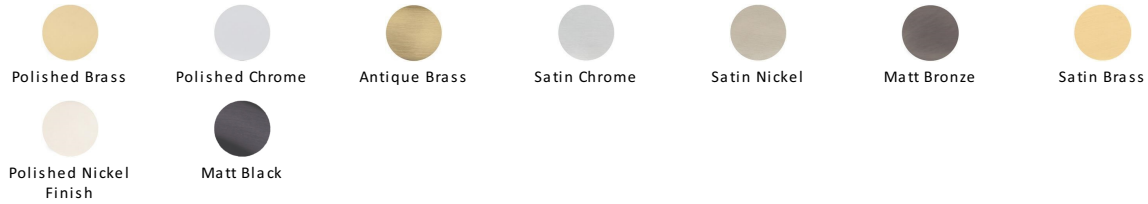

Round Shielded Floor Mounted Door Stop

V1080-SC

Heritage Brass Shielded Door Stop Satin Chrome finish

Material:
Solid Brass

Finish:
Satin Chrome

Available Finishes

Product Dimensions (All dimensions are in millimeters unless otherwise indicated)

Maximum Diameter 47

Projection (including buffer) 28

About the Finish

Satin Chrome

The brush marks of satin chrome will appeal to those who favour an industrial yet contemporary chrome finish. Satin Chrome Finish is also less prone to finger marks than polished chrome.