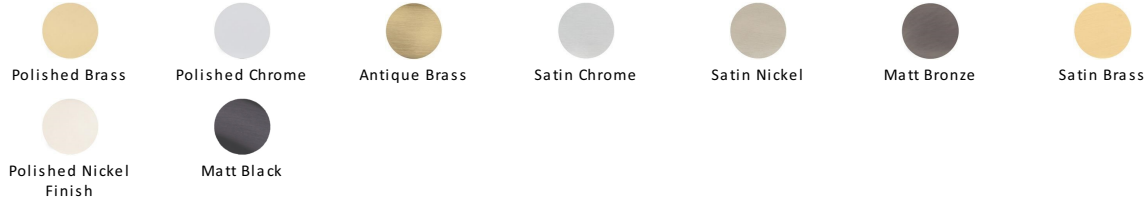

## Round Shielded Floor Mounted Door Stop

V1080-PNF

Heritage Brass Shielded Door Stop Polished Nickel finish

**Material:**

Solid Brass

**Finish:**

Polished Nickel Finish

### Available Finishes

### About the Finish

#### Polished Nickel Finish

With its subtle golden hue this is a mellow alternative to polished chrome. The finish is not coated and will oxidise naturally. If not regularly buffed with a soft cloth this finish will subtly change over time by taking on an aged patina.