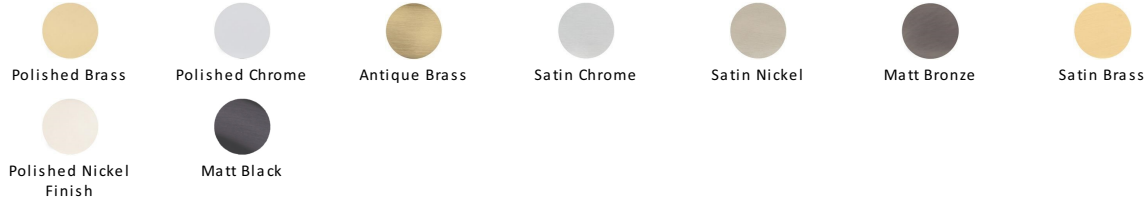

Round Shielded Floor Mounted Door Stop

V1080-PB

Heritage Brass Shielded Door Stop Polished Brass finish

Material:
Solid Brass

Finish:
Polished Brass

Available Finishes

Product Dimensions (All dimensions are in millimeters unless otherwise indicated)

Maximum Diameter 47

Projection (including buffer) 28

About the Finish

Polished Brass

Warm, mellow with a sense of heritage and comfort this highly polished finish is opulent without being flamboyant. Polished Brass coordinates perfectly with traditional décor.