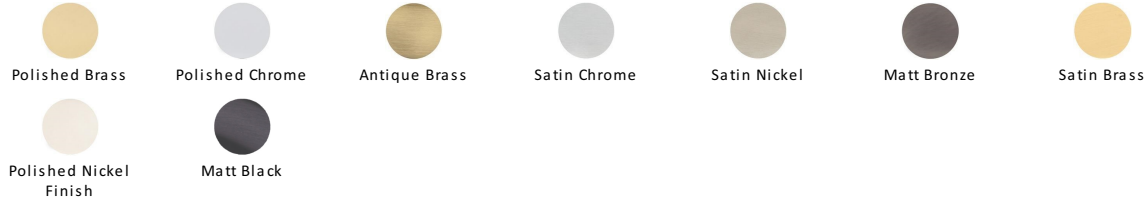

Round Shielded Floor Mounted Door Stop

V1080-MB

Heritage Brass Shielded Door Stop Matt Bronze finish

Material:
Solid Brass

Finish:
Matt Bronze

Available Finishes

Product Dimensions (All dimensions are in millimeters unless otherwise indicated)

Maximum Diameter 47

Projection (including buffer) 28

About the Finish

Matt Bronze

An aged finish on brass creating a vintage appearance, yet one that also looks outstanding in contemporary schemes. Over a period of time the bronze colour will lighten along any edges and surfaces that are frequently touched and create a naturally aged appearance highlighting frequently touched areas and exposing the brass below.