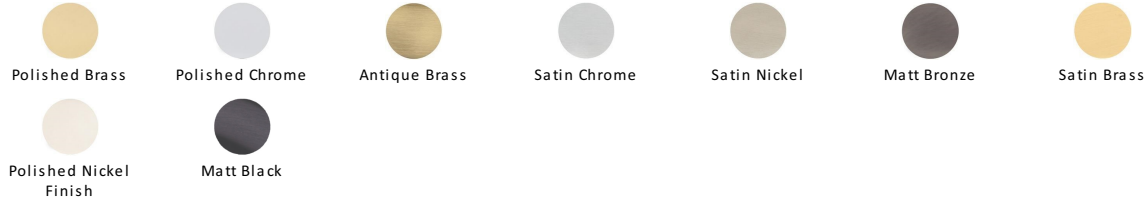

Coat Hooks on Plate

V1079-SN

Heritage Brass Coat Hooks on Plate Satin Nickel Finish

Material:
Solid Brass**Finish:**
Satin Nickel

Available Finishes

Product Dimensions (All dimensions are in millimeters unless otherwise indicated)

Width	223	Projection	64
--------------	-----	-------------------	----

About the Finish

Satin Nickel

With its honeyed grey tone created by brushed nickel plating on brass, this finish closely matches Stainless Steel but offers a warm and subtle alternative which is popular in traditional and modern décors.