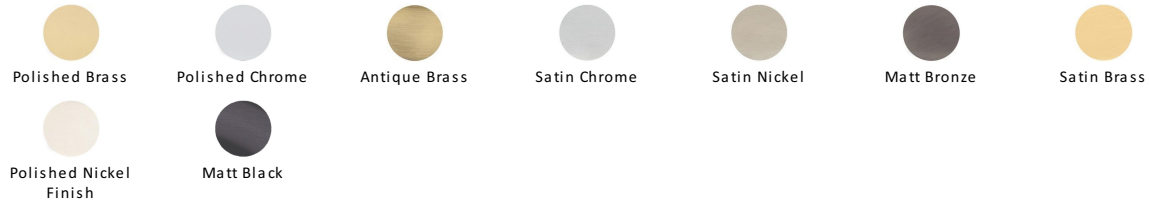

Coat Hooks on Plate

V1079-SB

Heritage Brass Coat Hooks on Plate Satin Brass Finish

Material:
Solid Brass**Finish:**
Satin Brass

Available Finishes

Product Dimensions (All dimensions are in millimeters unless otherwise indicated)

Width	223	Projection	64
--------------	-----	-------------------	----

About the Finish

Satin Brass

A modern alternative to the traditional polished brass, this attractive brushed texture beautifully mellows and adds warmth to both a traditional and a soft contemporary décor.