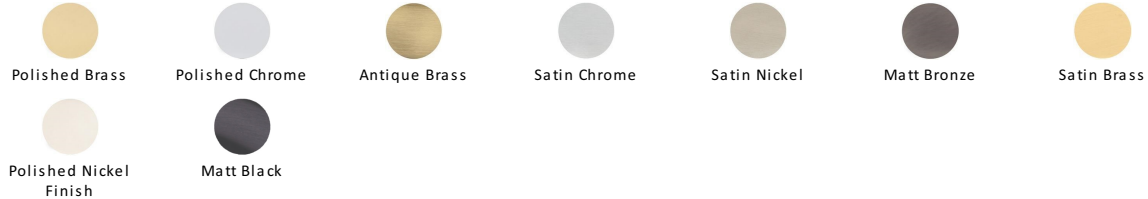

Coat Hooks on Plate

V1079-PC

Heritage Brass Coat Hooks on Plate Polished Chrome finish

Material:
Solid Brass**Finish:**
Polished Chrome

Available Finishes

Product Dimensions (All dimensions are in millimeters unless otherwise indicated)

Width	223	Projection	64
--------------	-----	-------------------	----

About the Finish

Polished Chrome

A bold, contemporary finish; low maintenance and easy to clean. The mirror effect reflects light and colour and will complement any colour scheme