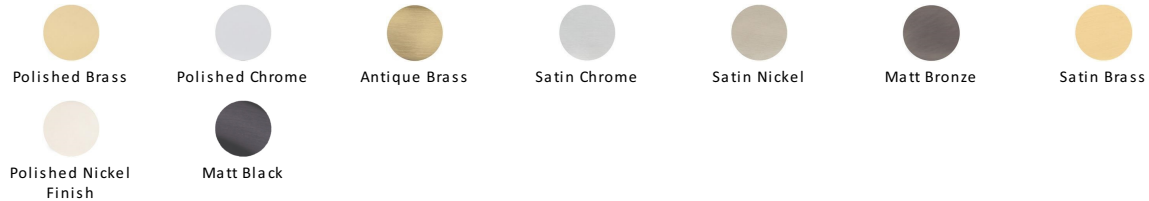

## Double Coat Hook - V1060

V1060-PC

Heritage Brass Double Coat Hook Polished Chrome finish

**Material:**  
Solid Brass

**Finish:**  
Polished Chrome

### Available Finishes

### About the Finish

#### Polished Chrome

A bold, contemporary finish; low maintenance and easy to clean. The mirror effect reflects light and colour and will complement any colour scheme