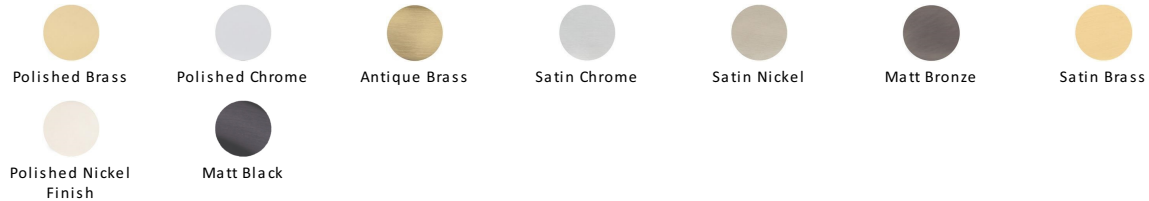

## Double Coat Hook - V1060

V1060-MB

Heritage Brass Double Coat Hook Matt Bronze finish

**Material:**  
Solid Brass

**Finish:**  
Matt Bronze

### Available Finishes

### About the Finish

#### Matt Bronze

An aged finish on brass creating a vintage appearance, yet one that also looks outstanding in contemporary schemes. Over a period of time the bronze colour will lighten along any edges and surfaces that are frequently touched and create a naturally aged appearance highlighting frequently touched areas and exposing the brass below.