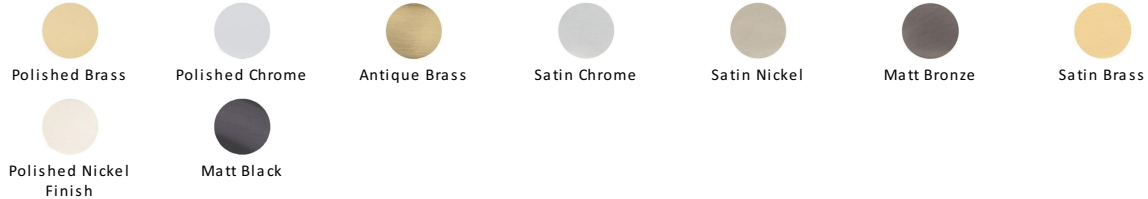

Ball End Hat & Coat Hook

V1056-PC

Heritage Brass Hat & Coat Hook Polished Chrome finish

Material:
Solid Brass

Finish:
Polished Chrome

Available Finishes

Product Dimensions (All dimensions are in millimeters unless otherwise indicated)

Width	30	Projection	86	Height	49
--------------	----	-------------------	----	---------------	----

About the Finish

Polished Chrome

A bold, contemporary finish; low maintenance and easy to clean. The mirror effect reflects light and colour and will complement any colour scheme