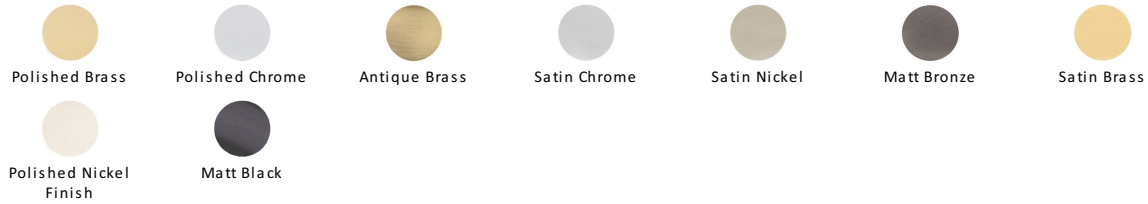

Ball End Hat & Coat Hook

V1056-AT

Heritage Brass Hat & Coat Hook Antique finish

Material:
Solid Brass

Finish:
Antique Brass

Available Finishes

Product Dimensions (All dimensions are in millimeters unless otherwise indicated)

Width	30	Projection	86	Height	49
--------------	----	-------------------	----	---------------	----

About the Finish

Antique Brass

With russet hues and a brass undertone, this variation on brass retains a warm and mellow character but adds age and maturity by highlighting the variance of shades making each piece both alluring and unique.