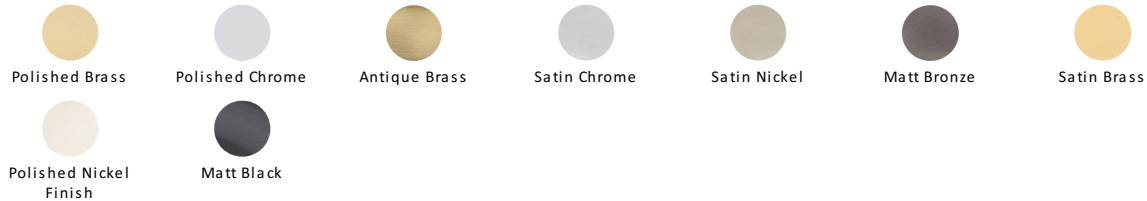

Curved Single Robe Hook

V1040-MB

Heritage Brass Single Robe Hook Matt Bronze finish

Material:
Solid Brass

Finish:
Matt Bronze

Available Finishes

Product Dimensions (All dimensions are in millimeters unless otherwise indicated)

Projection 43

About the Finish

Matt Bronze

An aged finish on brass creating a vintage appearance, yet one that also looks outstanding in contemporary schemes. Over a period of time the bronze colour will lighten along any edges and surfaces that are frequently touched and create a naturally aged appearance highlighting frequently touched areas and exposing the brass below.