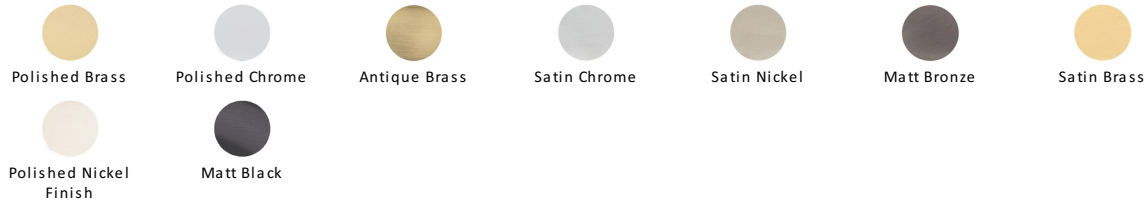

Standard Covered Key Escutcheon Round - V1020

V1020-PNF

Heritage Brass Covered Keyhole Round Polished Nickel finish

Material:

Solid Brass

Finish:

Polished Nickel Finish

Available Finishes

Product Dimensions (All dimensions are in millimeters unless otherwise indicated)

Maximum Diameter 33

About the Finish

Polished Nickel Finish

With its subtle golden hue this is a mellow alternative to polished chrome. The finish is not coated and will oxidise naturally. If not regularly buffed with a soft cloth this finish will subtly change over time by taking on an aged patina.