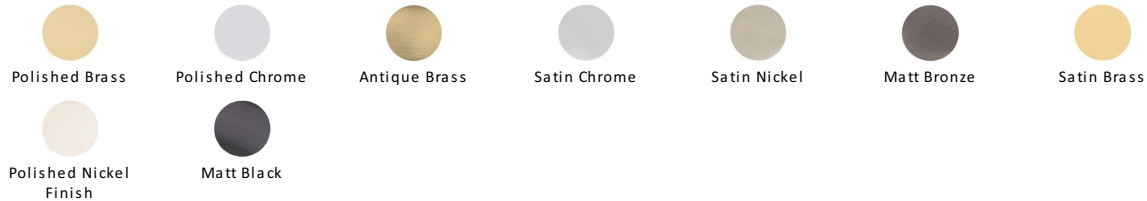

Standard Key Escutcheon Round - V1010

V1010-PNF

Heritage Brass Keyhole Escutcheon Polished Nickel finish

Material:

Solid Brass

Finish:

Polished Nickel Finish

Available Finishes

Product Dimensions (All dimensions are in millimeters unless otherwise indicated)

Maximum Diameter 32

About the Finish

Polished Nickel Finish

With its subtle golden hue this is a mellow alternative to polished chrome. The finish is not coated and will oxidise naturally. If not regularly buffed with a soft cloth this finish will subtly change over time by taking on an aged patina.