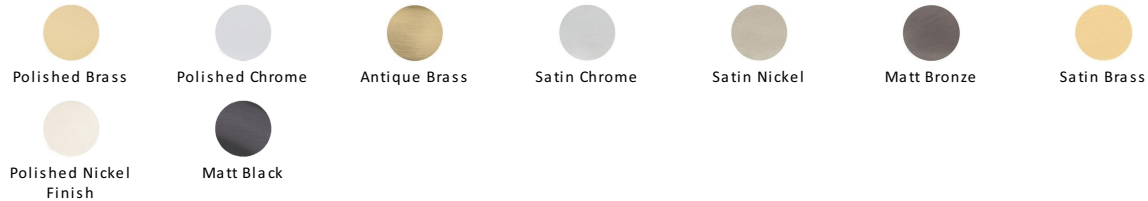

Standard Key Escutcheon Round - V1010

V1010-PC

Heritage Brass Keyhole Escutcheon Polished Chrome finish

Material:
Solid Brass

Finish:
Polished Chrome

Available Finishes

Product Dimensions (All dimensions are in millimeters unless otherwise indicated)

Maximum Diameter 32

About the Finish

Polished Chrome

A bold, contemporary finish; low maintenance and easy to clean. The mirror effect reflects light and colour and will complement any colour scheme

Useful Information