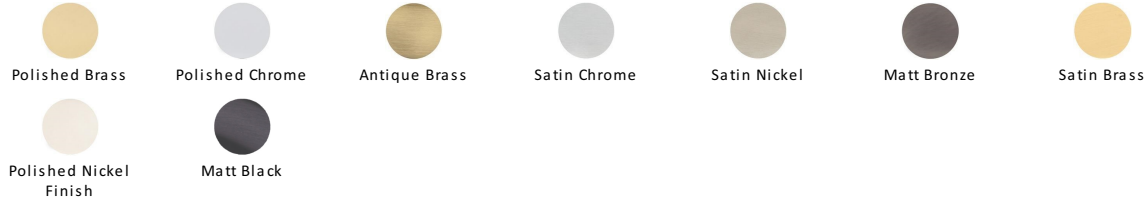

Standard Key Escutcheon Round - V1010

V1010-PC

Heritage Brass Keyhole Escutcheon Polished Chrome finish

Material:
Solid Brass

Finish:
Polished Chrome

Available Finishes

Product Dimensions (All dimensions are in millimeters unless otherwise indicated)

Maximum Diameter 32

About the Finish

Polished Chrome

A bold, contemporary finish; low maintenance and easy to clean. The mirror effect reflects light and colour and will complement any colour scheme

Useful Information