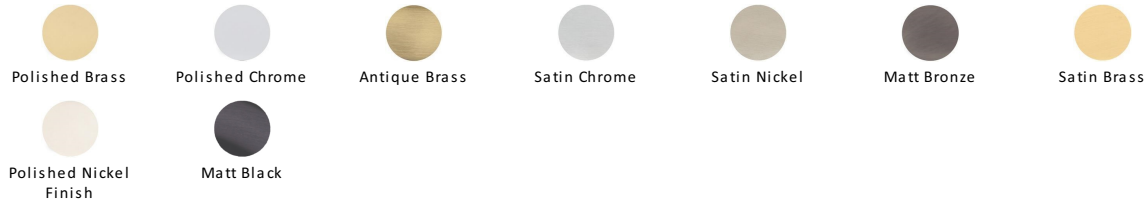

Standard Key Escutcheon Round - V1010

V1010-PB

Heritage Brass Keyhole Escutcheon Polished Brass finish

Material:

Solid Brass

Finish:

Polished Brass

Available Finishes

Product Dimensions (All dimensions are in millimeters unless otherwise indicated)

Maximum Diameter 32

About the Finish

Polished Brass

Warm, mellow with a sense of heritage and comfort this highly polished finish is opulent without being flamboyant. Polished Brass coordinates perfectly with traditional décor.