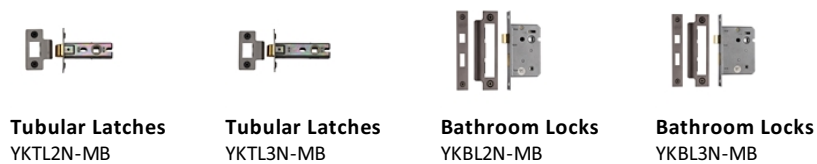

With this product you will also need

Tubular Latches
YKTL2N-MB

Tubular Latches
YKTL3N-MB

Bathroom Locks
YKBL2N-MB

Bathroom Locks
YKBL3N-MB