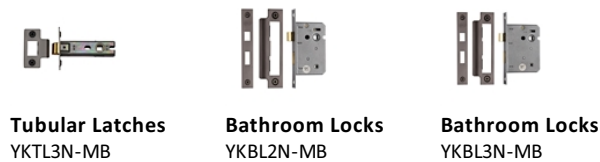

With this product you will also need

Tubular Latches
YKTL3N-MB

Bathroom Locks
YKBL2N-MB

Bathroom Locks
YKBL3N-MB