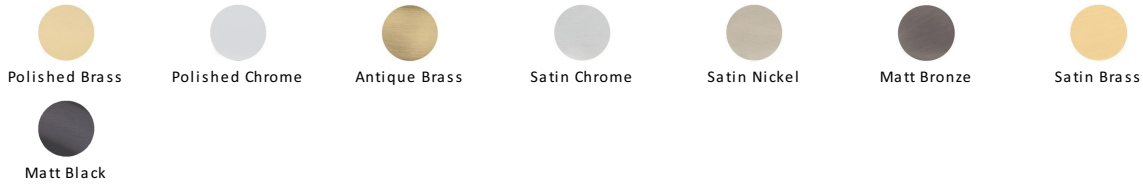

Delta Sq Door Handle on Square Rose

SQ5420-SC

Heritage Brass Door Handle Lever Latch on Square Rose Delta Sq Design Satin Chrome finish

Material:
Solid Brass

Finish:
Satin Chrome

Warranty:
10 Year Mechanism

Available Finishes

Product Dimensions (All dimensions are in millimeters unless otherwise indicated)

Backplate Length	54	Backplate Width	54	Backplate Projection	11	Lever Length	127
Projection	53						

About the Finish

Satin Chrome

The brush marks of satin chrome will appeal to those who favour an industrial yet contemporary chrome finish. Satin Chrome Finish is also less prone to finger marks than polished chrome.

Useful Information

- Lever Handle for internal doors where locking is not required
- If you are replacing an existing Lever Handle, this Handle will work with a Standard UK Tubular Latch
- For new doors you will also need to purchase a Tubular Latch in a size to suit your door
- For a 2 1/2" Tubular Latch purchase a YKTL2N-PC&PN or for a 3" Tubular Latch a YKTL3N-PC&PN
- Where Privacy is required please use a separate Thumb Turn and Release (eg. reference SQ4043-SC) with a Bathroom Lock (Reference YKBL2N-PC&PN, or YKBL3N-PC&PN)

Box Contains

- 1 pair of Door Handles
- 1 x spindle
- All fixing screws and fasteners

With this product you will also need