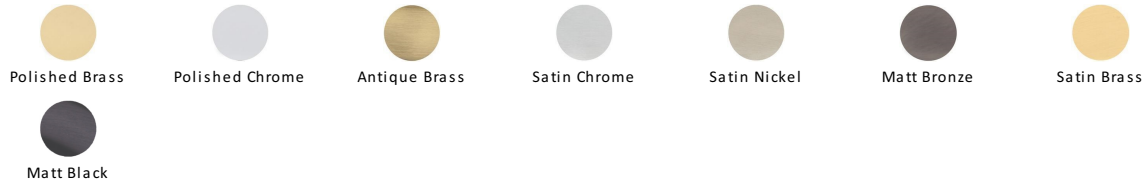

Delta Sq Door Handle on Square Rose

SQ5420-SB

Heritage Brass Door Handle Lever Latch on Square Rose Delta Sq Design Satin Brass finish

Material: Solid Brass	Finish: Satin Brass	Warranty: 10 Year Mechanism

Available Finishes

Product Dimensions (All dimensions are in millimeters unless otherwise indicated)

Backplate Length	54	Backplate Width	54	Backplate Projection	11	Lever Length	127
Projection	53						

About the Finish

Satin Brass

A modern alternative to the traditional polished brass, this attractive brushed texture beautifully mellows and adds warmth to both a traditional and a soft contemporary décor.

Useful Information

- Lever Handle for internal doors where locking is not required
- If you are replacing an existing Lever Handle, this Handle will work with a Standard UK Tubular Latch
- For new doors you will also need to purchase a Tubular Latch in a size to suit your door
- For a 2 1/2" Tubular Latch purchase a YKTL2N-SB or for a 3" Tubular Latch a YKTL3N-SB
- Where Privacy is required please use a separate Thumb Turn and Release (eg. reference SQ4043-SB) with a Bathroom Lock (Reference YKBL2N-SB, or YKBL3N-SB)

Box Contains

- 1 pair of Door Handles
- 1 x spindle
- All fixing screws and fasteners

With this product you will also need