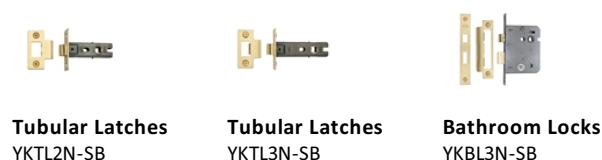

Delta Sq Door Handle on Square Rose

SQ5420-SB

Heritage Brass Door Handle Lever Latch on Square Rose Delta Sq Design Satin Brass finish

Material: Solid Brass	Finish: Satin Brass	Warranty: 10 Year Mechanism
---------------------------------	-------------------------------	---------------------------------------

Satin Brass

A modern alternative to the traditional polished brass, this attractive brushed texture beautifully mellows and adds warmth to both a traditional and a soft contemporary décor.

Useful Information

- Lever Handle for internal doors where locking is not required
- If you are replacing an existing Lever Handle, this Handle will work with a Standard UK Tubular Latch
- For new doors you will also need to purchase a Tubular Latch in a size to suit your door
- For a 2 1/2" Tubular Latch purchase a YKTL2N-SB or for a 3" Tubular Latch a YKTL3N-SB
- Where Privacy is required please use a separate Thumb Turn and Release (eg. reference SQ4043-SB) with a Bathroom Lock (Reference YKBL2N-SB, or YKBL3N-SB)

Box Contains

- 1 pair of Door Handles
- 1 x spindle
- All fixing screws and fasteners

With this product you will also need

Tubular Latches
YKTL2N-SB

Tubular Latches
YKTL3N-SB

Bathroom Locks
YKBL3N-SB