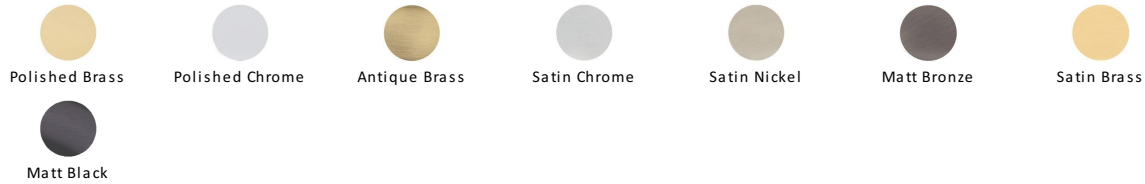

Delta Sq Door Handle on Square Rose

SQ5420-PC

Heritage Brass Door Handle Lever Latch on Square Rose Delta Sq Design Polished Chrome finish

Material:
Solid Brass

Finish:
Polished Chrome

Warranty:
10 Year Mechanism

Available Finishes

Product Dimensions (All dimensions are in millimeters unless otherwise indicated)

Backplate Length	54	Backplate Width	54	Backplate Projection	11	Lever Length	127
Projection	53						

About the Finish

Polished Chrome

A bold, contemporary finish; low maintenance and easy to clean. The mirror effect reflects light and colour and will complement any colour scheme

Useful Information

- Lever Handle for internal doors where locking is not required
- If you are replacing an existing Lever Handle, this Handle will work with a Standard UK Tubular Latch
- For new doors you will also need to purchase a Tubular Latch in a size to suit your door
- For a 2 1/2" Tubular Latch purchase a YKTL2N-PC&PN or for a 3" Tubular Latch a YKTL3N-PC&PN
- Where Privacy is required please use a separate Thumb Turn and Release (eg. reference SQ4043-PC) with a Bathroom Lock (Reference YKBL2N-PC&PN, or YKBL3N-PC&PN)

Box Contains

- 1 pair of Door Handles
- 1 x spindle
- All fixing screws and fasteners

With this product you will also need