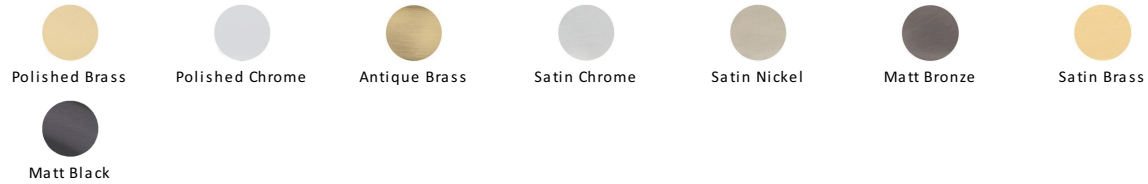

Delta Sq Door Handle on Square Rose

SQ5420-PB

Heritage Brass Door Handle Lever Latch on Square Rose Delta Sq Design Polished Brass finish

Material: Solid Brass	Finish: Polished Brass	Warranty: 10 Year Mechanism

Available Finishes

Product Dimensions (All dimensions are in millimeters unless otherwise indicated)

Backplate Length	54	Backplate Width	54	Backplate Projection	11	Lever Length	127
Projection	53						

About the Finish

Polished Brass

Warm, mellow with a sense of heritage and comfort this highly polished finish is opulent without being flamboyant. Polished Brass coordinates perfectly with traditional décor.

Useful Information

- Lever Handle for internal doors where locking is not required
- If you are replacing an existing Lever Handle, this Handle will work with a Standard UK Tubular Latch
- For new doors you will also need to purchase a Tubular Latch in a size to suit your door
- For a 2 1/2" Tubular Latch purchase a YKTL2N-PB or for a 3" Tubular Latch a YKTL3N-PB
- Where Privacy is required please use a separate Thumb Turn and Release (eg. reference SQ4043-PB) with a Bathroom Lock (Reference YKBL2N-AT, or YKBL3N-AT)

Box Contains

- 1 pair of Door Handles
- 1 x spindle
- All fixing screws and fasteners

With this product you will also need