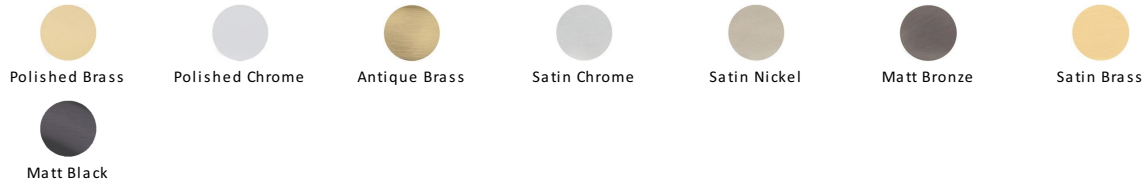

## Delta Sq Door Handle on Square Rose

SQ5420-MB

Heritage Brass Door Handle Lever Latch on Square Rose Delta Sq Design Matt Bronze finish

<b>Material:</b> Solid Brass	<b>Finish:</b> Matt Bronze	<b>Warranty:</b> 10 Year Mechanism
---------------------------------	-------------------------------	---------------------------------------

### Available Finishes

### About the Finish

#### Matt Bronze

An aged finish on brass creating a vintage appearance, yet one that also looks outstanding in contemporary schemes. Over a period of time the bronze colour will lighten along any edges and surfaces that are frequently touched and create a naturally aged appearance highlighting frequently touched areas and exposing the brass below.