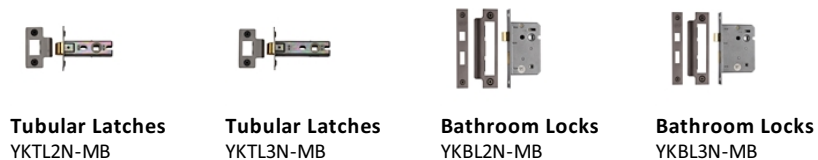

With this product you will also need

Tubular Latches
YKTL2N-MB

Tubular Latches
YKTL3N-MB

Bathroom Locks
YKBL2N-MB

Bathroom Locks
YKBL3N-MB