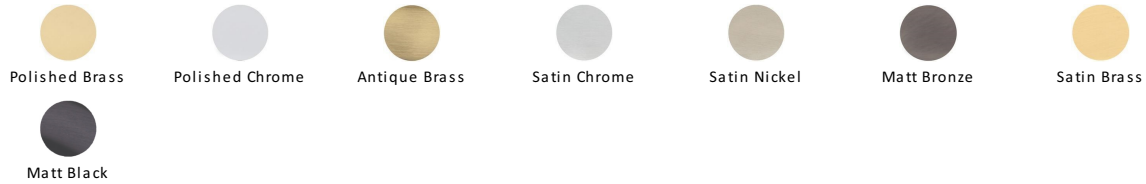

Delta Sq Door Handle on Square Rose

SQ5420-AT

Heritage Brass Door Handle Lever Latch on Square Rose Delta Sq Design Antique finish

Material: Solid Brass	Finish: Antique Brass	Warranty: 10 Year Mechanism

Available Finishes

Product Dimensions (All dimensions are in millimeters unless otherwise indicated)

Backplate Length	54	Backplate Width	54	Backplate Projection	11	Lever Length	127
Projection	53						

About the Finish

Antique Brass

With russet hues and a brass undertone, this variation on brass retains a warm and mellow character but adds age and maturity by highlighting the variance of shades making each piece both alluring and unique.

Useful Information

- Lever Handle for internal doors where locking is not required
- If you are replacing an existing Lever Handle, this Handle will work with a Standard UK Tubular Latch
- For new doors you will also need to purchase a Tubular Latch in a size to suit your door
- For a 2 1/2" Tubular Latch purchase a YKTL2N-AT or for a 3" Tubular Latch a YKTL3N-AT
- Where Privacy is required please use a separate Thumb Turn and Release (eg. reference SQ4043-AT) with a Bathroom Lock (Reference YKBL2N-AT, or YKBL3N-AT)

Box Contains

- 1 pair of Door Handles
- 1 x spindle
- All fixing screws and fasteners

With this product you will also need

Tubular Latches
YKTL2N-AT