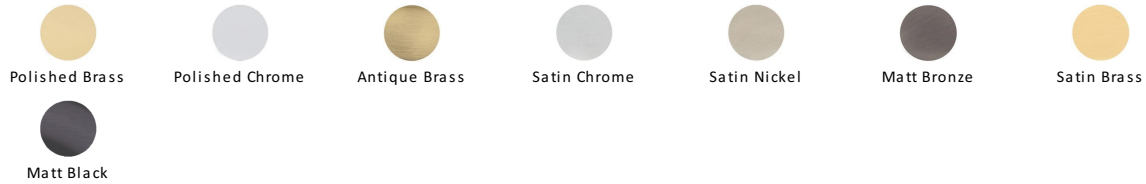

## Delta Sq Door Handle on Square Rose

SQ5420-AT

Heritage Brass Door Handle Lever Latch on Square Rose Delta Sq Design Antique finish

<b>Material:</b> Solid Brass	<b>Finish:</b> Antique Brass	<b>Warranty:</b> 10 Year Mechanism
---------------------------------	---------------------------------	---------------------------------------

### Available Finishes

### About the Finish

#### Antique Brass

With russet hues and a brass undertone, this variation on brass retains a warm and mellow character but adds age and maturity by highlighting the variance of shades making each piece both alluring and unique.