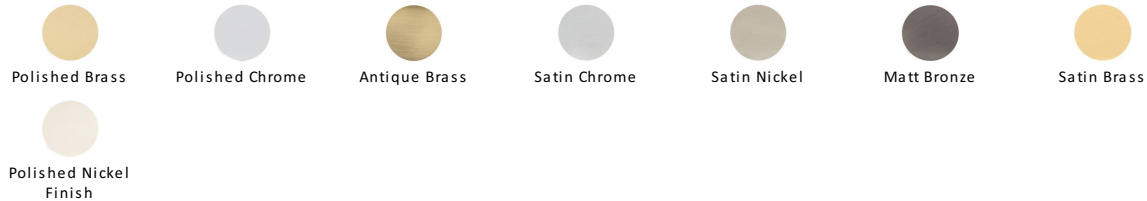

Signac Door Handle on Round Rose

RS2260-PNF

Heritage Brass Door Handle Lever on Rose Signac Design Polished Nickel Finish

Material: Solid Brass	Finish: Polished Nickel Finish	Warranty: 10 Year Mechanism

Available Finishes

Product Dimensions (All dimensions are in millimeters unless otherwise indicated)

Backplate Projection	8	Lever Length	123	Projection	67	Maximum Diameter	53

About the Finish

Polished Nickel Finish

With its subtle golden hue this is a mellow alternative to polished chrome. The finish is not coated and will oxidise naturally. If not regularly buffed with a soft cloth this finish will subtly change over time by taking on an aged patina.

Useful Information

- Lever Handle for internal doors where locking is not required
- If you are replacing an existing Lever Handle, this Handle will work with a Standard UK Tubular Latch
- For new doors you will also need to purchase a Tubular Latch in a size to suit your door
- For a 2 1/2" Tubular Latch purchase a YKTL2N-PC&PN or for a 3" Tubular Latch a YKTL3N-PC&PN

Box Contains

- 1 pair of Door Handles
- 1 x spindle
- All fixing screws and fasteners

With this product you will also need

Tubular Latches
YKTL3N-PC&PN