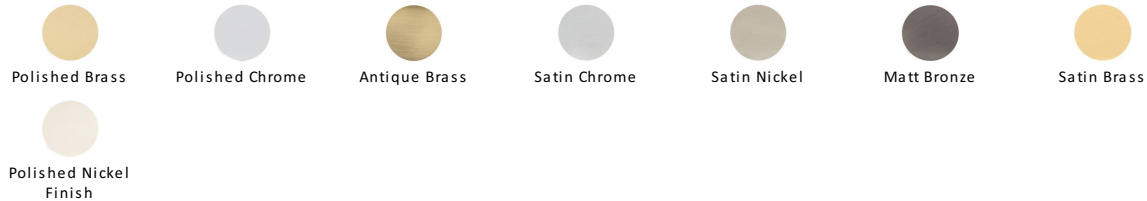

## Signac Door Handle on Round Rose

RS2260-AT

Heritage Brass Door Handle Lever on Rose Signac Design Antique Finish

<b>Material:</b> Solid Brass	<b>Finish:</b> Antique Brass	<b>Warranty:</b> 10 Year Mechanism
---------------------------------	---------------------------------	---------------------------------------

### Available Finishes

### About the Finish