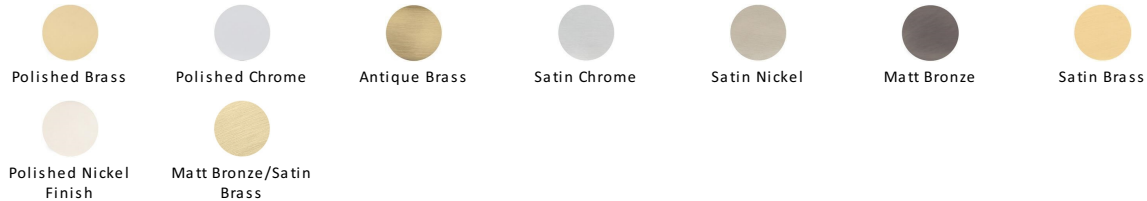

Standard Key Escutcheon Round - RS2000

RS2000-SN

Heritage Brass Key Escutcheon Satin Nickel finish

Material:
Solid Brass

Finish:
Satin Nickel

Available Finishes

Product Dimensions (All dimensions are in millimeters unless otherwise indicated)

Maximum Diameter 53

About the Finish

Satin Nickel

With its honeyed grey tone created by brushed nickel plating on brass, this finish closely matches Stainless Steel but offers a warm and subtle alternative which is popular in traditional and modern décors.