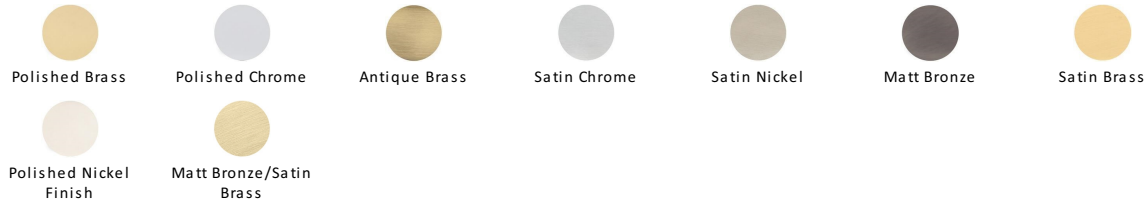

## Standard Key Escutcheon Round - RS2000

RS2000-SB

Heritage Brass Key Escutcheon Satin Brass finish

**Material:**  
Solid Brass

**Finish:**  
Satin Brass

### Available Finishes

### About the Finish

#### Satin Brass

A modern alternative to the traditional polished brass, this attractive brushed texture beautifully mellows and adds warmth to both a traditional and a soft contemporary décor.