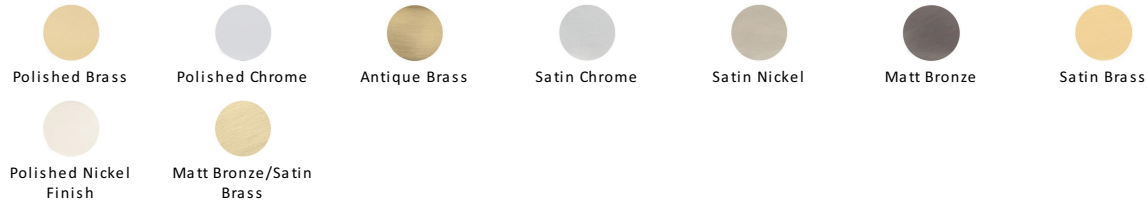

Standard Key Escutcheon Round - RS2000

RS2000-PNF

Heritage Brass Key Escutcheon Polished Nickel finish

Material:

Solid Brass

Finish:

Polished Nickel Finish

Available Finishes

Product Dimensions (All dimensions are in millimeters unless otherwise indicated)

Maximum Diameter 53

About the Finish

Polished Nickel Finish

With its subtle golden hue this is a mellow alternative to polished chrome. The finish is not coated and will oxidise naturally. If not regularly buffed with a soft cloth this finish will subtly change over time by taking on an aged patina.