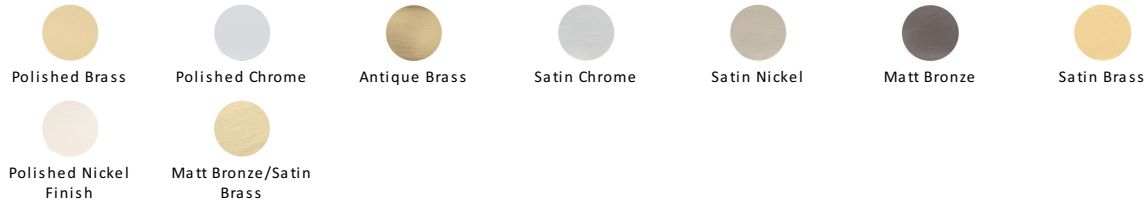

Standard Key Escutcheon Round - RS2000

RS2000-MB

Heritage Brass Key Escutcheon Matt Bronze finish

Material:
Solid Brass

Finish:
Matt Bronze

Available Finishes

Product Dimensions (All dimensions are in millimeters unless otherwise indicated)

Maximum Diameter 53

About the Finish

Matt Bronze

An aged finish on brass creating a vintage appearance, yet one that also looks outstanding in contemporary schemes. Over a period of time the bronze colour will lighten along any edges and surfaces that are frequently touched and create a naturally aged appearance highlighting frequently touched areas and exposing the brass below.