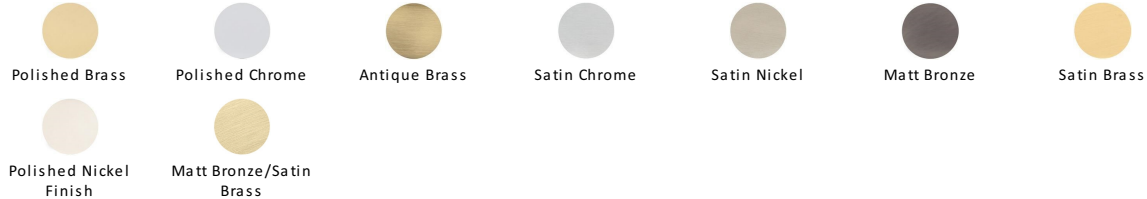

## Standard Key Escutcheon Round - RS2000

RS2000-AT

Heritage Brass Key Escutcheon Antique finish

**Material:**  
Solid Brass

**Finish:**  
Antique Brass

### Available Finishes

### About the Finish

#### Antique Brass

With russet hues and a brass undertone, this variation on brass retains a warm and mellow character but adds age and maturity by highlighting the variance of shades making each piece both alluring and unique.