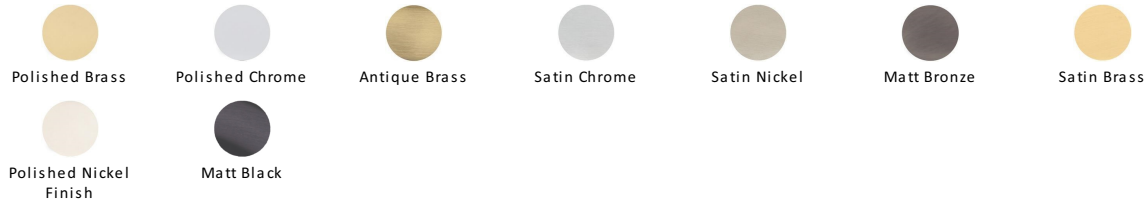

Victoria Rim Door Knob

RIM V980-SN

Heritage Brass Victoria Rim Knob Satin Nickel finish (Suitable with Rim Locks only)

Material: Solid Brass	Finish: Satin Nickel	Warranty: 10 Year Mechanism
---------------------------------	--------------------------------	---------------------------------------

Available Finishes

Product Dimensions (All dimensions are in millimeters unless otherwise indicated)

Projection 70 **Maximum Diameter** 57

About the Finish

Satin Nickel

With its honeyed grey tone created by brushed nickel plating on brass, this finish closely matches Stainless Steel but offers a warm and subtle alternative which is popular in traditional and modern décors.

Useful Information

- **Suitable with Rim Locks only**
- This knob is supplied here as a RIM DOOR KNOB, for fitting to a traditional rim lock.
- This style is available as a Mortice set as well, please see Victoria Mortice Door Knob V980.