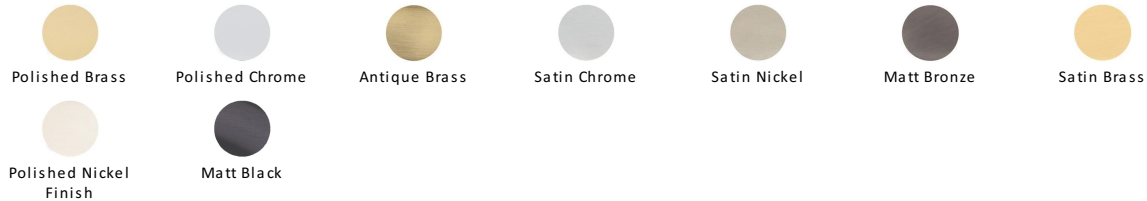

Victoria Rim Door Knob

RIM V980-SC

Heritage Brass Victoria Rim Knob Satin Chrome finish (Suitable with Rim Locks only)

Material: Solid Brass	Finish: Satin Chrome	Warranty: 10 Year Mechanism
---------------------------------	--------------------------------	---------------------------------------

Available Finishes

Product Dimensions (All dimensions are in millimeters unless otherwise indicated)

Projection 70 **Maximum Diameter** 57

About the Finish

Satin Chrome

The brush marks of satin chrome will appeal to those who favour an industrial yet contemporary chrome finish. Satin Chrome Finish is also less prone to finger marks than polished chrome.

Useful Information

- **Suitable with Rim Locks only**
- This knob is supplied here as a RIM DOOR KNOB, for fitting to a traditional rim lock.
- This style is available as a Mortice set as well, please see Victoria Mortice Door Knob V980.