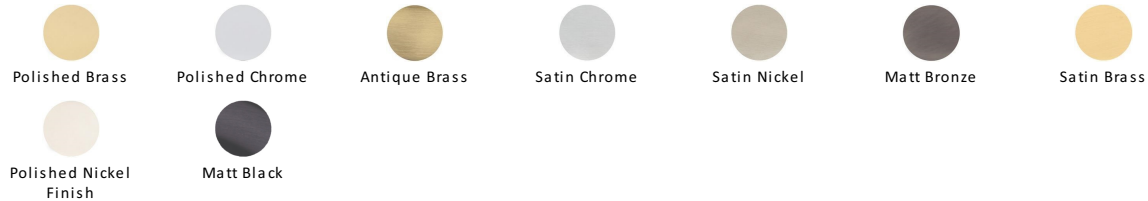

## Victoria Rim Door Knob

RIM V980-SB

Heritage Brass Victoria Rim Knob Satin Brass finish (Suitable with Rim Locks only)

<b>Material:</b> Solid Brass	<b>Finish:</b> Satin Brass	<b>Warranty:</b> 10 Year Mechanism
---------------------------------	-------------------------------	---------------------------------------

### Available Finishes

### About the Finish

#### Satin Brass

A modern alternative to the traditional polished brass, this attractive brushed texture beautifully mellows and adds warmth to both a traditional and a soft contemporary décor.