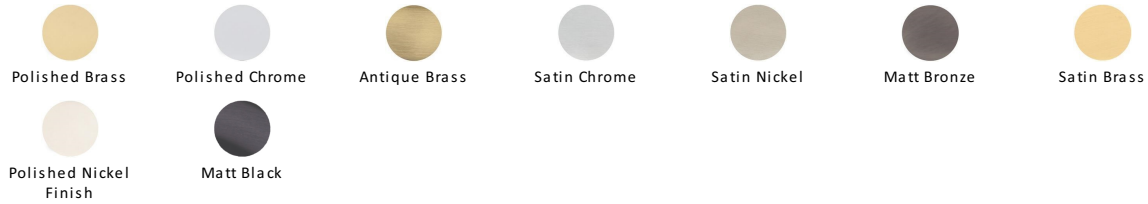

Victoria Rim Door Knob

RIM V980-PC

Heritage Brass Victoria Rim Knob Polished Chrome finish (Suitable with Rim Locks only)

Material: Solid Brass	Finish: Polished Chrome	Warranty: 10 Year Mechanism
---------------------------------	-----------------------------------	---------------------------------------

Available Finishes

Product Dimensions (All dimensions are in millimeters unless otherwise indicated)

Projection 70 **Maximum Diameter** 57

About the Finish

Polished Chrome

A bold, contemporary finish; low maintenance and easy to clean. The mirror effect reflects light and colour and will complement any colour scheme